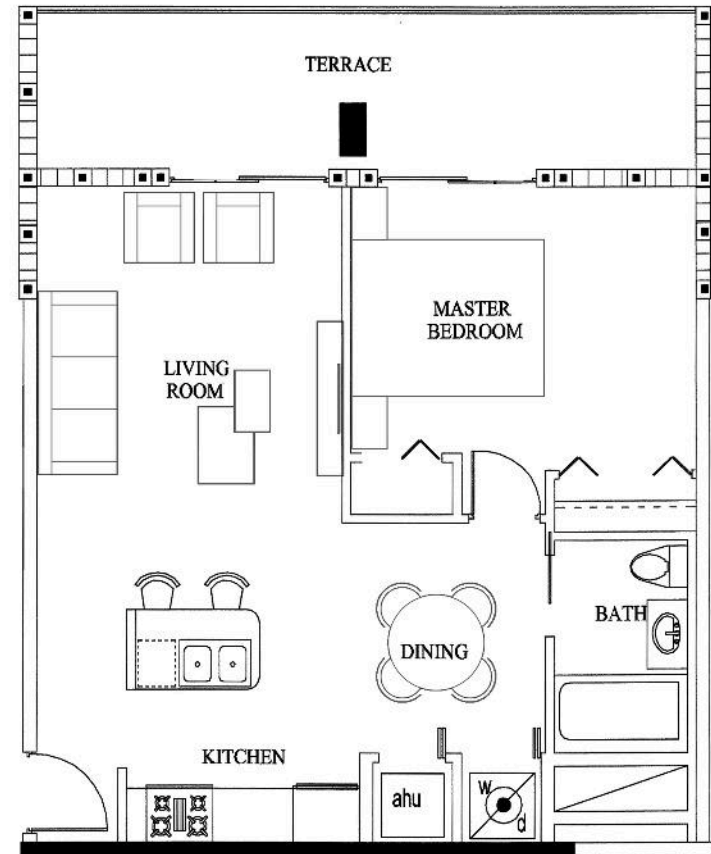

481 NE 29TH STREET - MIAMI

SEVENTH FLOOR PLAN - APARTMENTS 

Floor: 7th

EDGEWATER

LUXURY LIFESTYLE

481 NE 29TH STREET - MIAMI

DECK FLOOR PLAN - APARTMENTS

Floor: ROOF

EDGEWATER

LUXURY LIFESTYLE

481 NE 29TH STREET - MIAMI

LIVING DINNING ROOM

BEDROOM

EDGEWATER

LUXURY LIFESTYLE

481 NE 29TH STREET - MIAMI

TYPE "A" - 762 sqft
2 Bedroom 2 Bathroom
301, 401, 501, 601, 701

TYPE "B" - 641 sqft
1 Bedroom 1 Bathroom
302, 402, 502, 602, 702

EDGEWATER

LUXURY LIFESTYLE

481 NE 29TH STREET - MIAMI

TYPE "C" - 785 sqft
2 Bedroom 2 Bathroom
3, 9, 15, 21, 28

TYPE "D" - 817 sqft
2 Bedroom 2 Bathroom
304, 404, 504, 604, 704

EDGEWATER

LUXURY LIFESTYLE

481 NE 29TH STREET - MIAMI

TYPE "E" - 833 sqft
2 Bedroom 2 Bathroom
305, 405, 505, 605, 705

TYPE "F" - 818 sqft
2 Bedroom 2 Bathroom
306, 406, 506, 606, 706