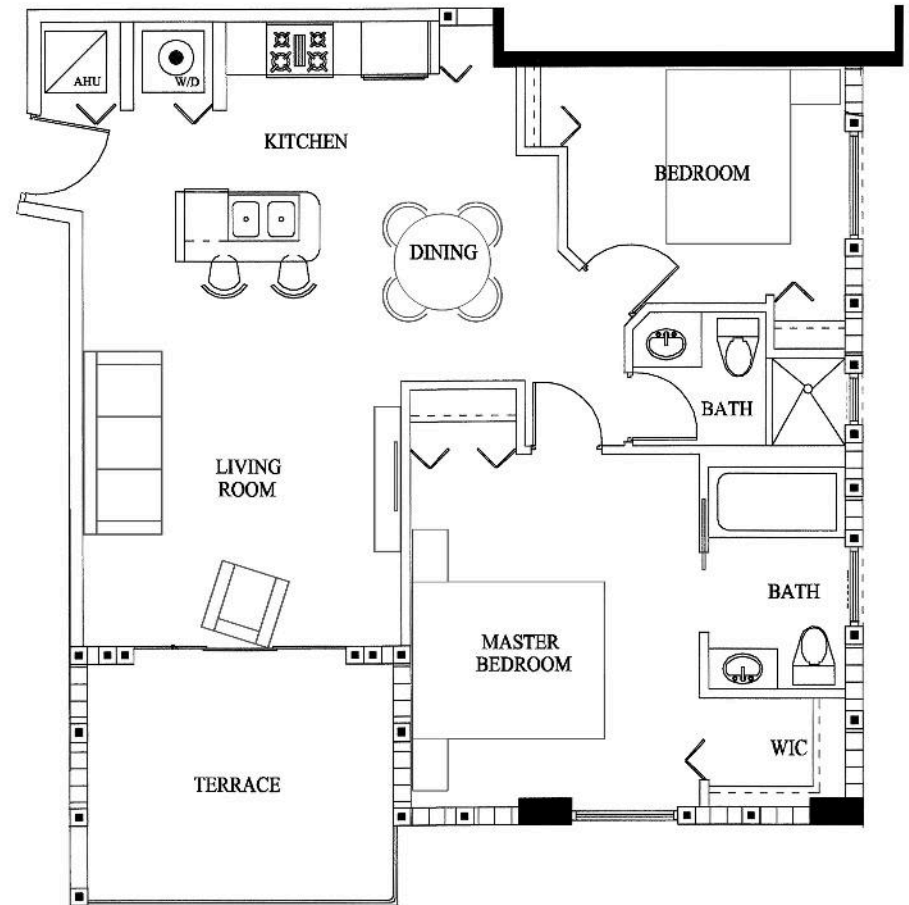

481 NE 29TH STREET - MIAMI

SEVENTH FLOOR PLAN - APARTMENTS 

Floor: 7th

EDGEWATER

LUXURY LIFESTYLE

481 NE 29TH STREET - MIAMI

DECK FLOOR PLAN - APARTMENTS

Floor: ROOF

EDGEWATER

LUXURY LIFESTYLE

481 NE 29TH STREET - MIAMI

LIVING DINNING ROOM

BEDROOM

EDGEWATER

LUXURY LIFESTYLE

481 NE 29TH STREET - MIAMI

TYPE "A" - 762 sqft
2 Bedroom 2 Bathroom
301, 401, 501, 601, 701

TYPE "B" - 641 sqft
1 Bedroom 1 Bathroom
302, 402, 502, 602, 702

EDGEWATER

LUXURY LIFESTYLE

481 NE 29TH STREET - MIAMI

TYPE "C" - 785 sqft
2 Bedroom 2 Bathroom
3, 9, 15, 21, 28

TYPE "D" - 817 sqft
2 Bedroom 2 Bathroom
304, 404, 504, 604, 704

EDGEWATER

LUXURY LIFESTYLE

481 NE 29TH STREET - MIAMI

TYPE "E" - 833 sqft
2 Bedroom 2 Bathroom
305, 405, 505, 605, 705

TYPE "F" - 818 sqft
2 Bedroom 2 Bathroom
306, 406, 506, 606, 706