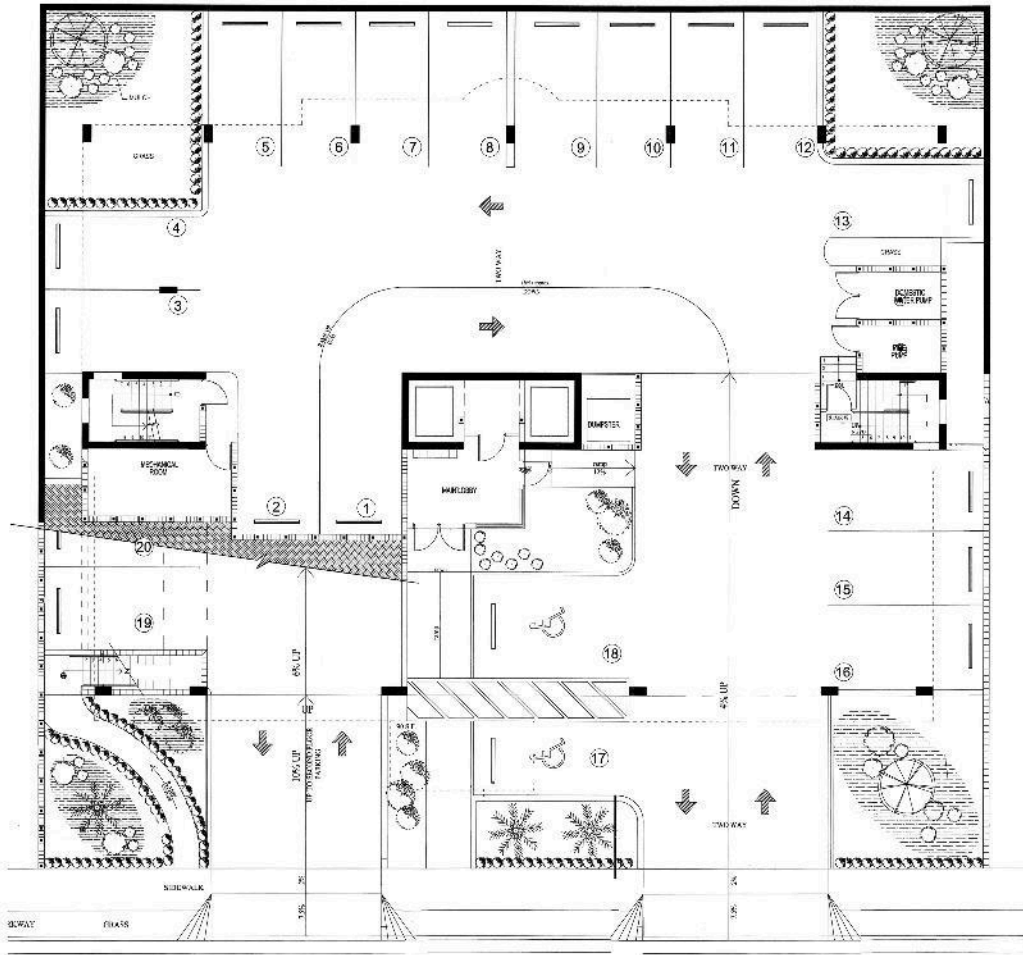

TYPE "D" - 817 sqft
2 Bedroom 2 Bathroom
304, 404, 504, 604, 704

EDGEWATER

LUXURY LIFESTYLE

481 NE 29TH STREET - MIAMI

TYPE "E" - 833 sqft
2 Bedroom 2 Bathroom
305, 405, 505, 605, 705

TYPE "F" - 818 sqft
2 Bedroom 2 Bathroom
306, 406, 506, 606, 706

EDGEWATER

LUXURY LIFESTYLE

481 NE 29TH STREET - MIAMI

GROUND FLOOR LOBBY & PARKING - PLAN

Floors: 1th

SECOND FLOOR PARKING - PLAN

Floors: 2th

29th STREET