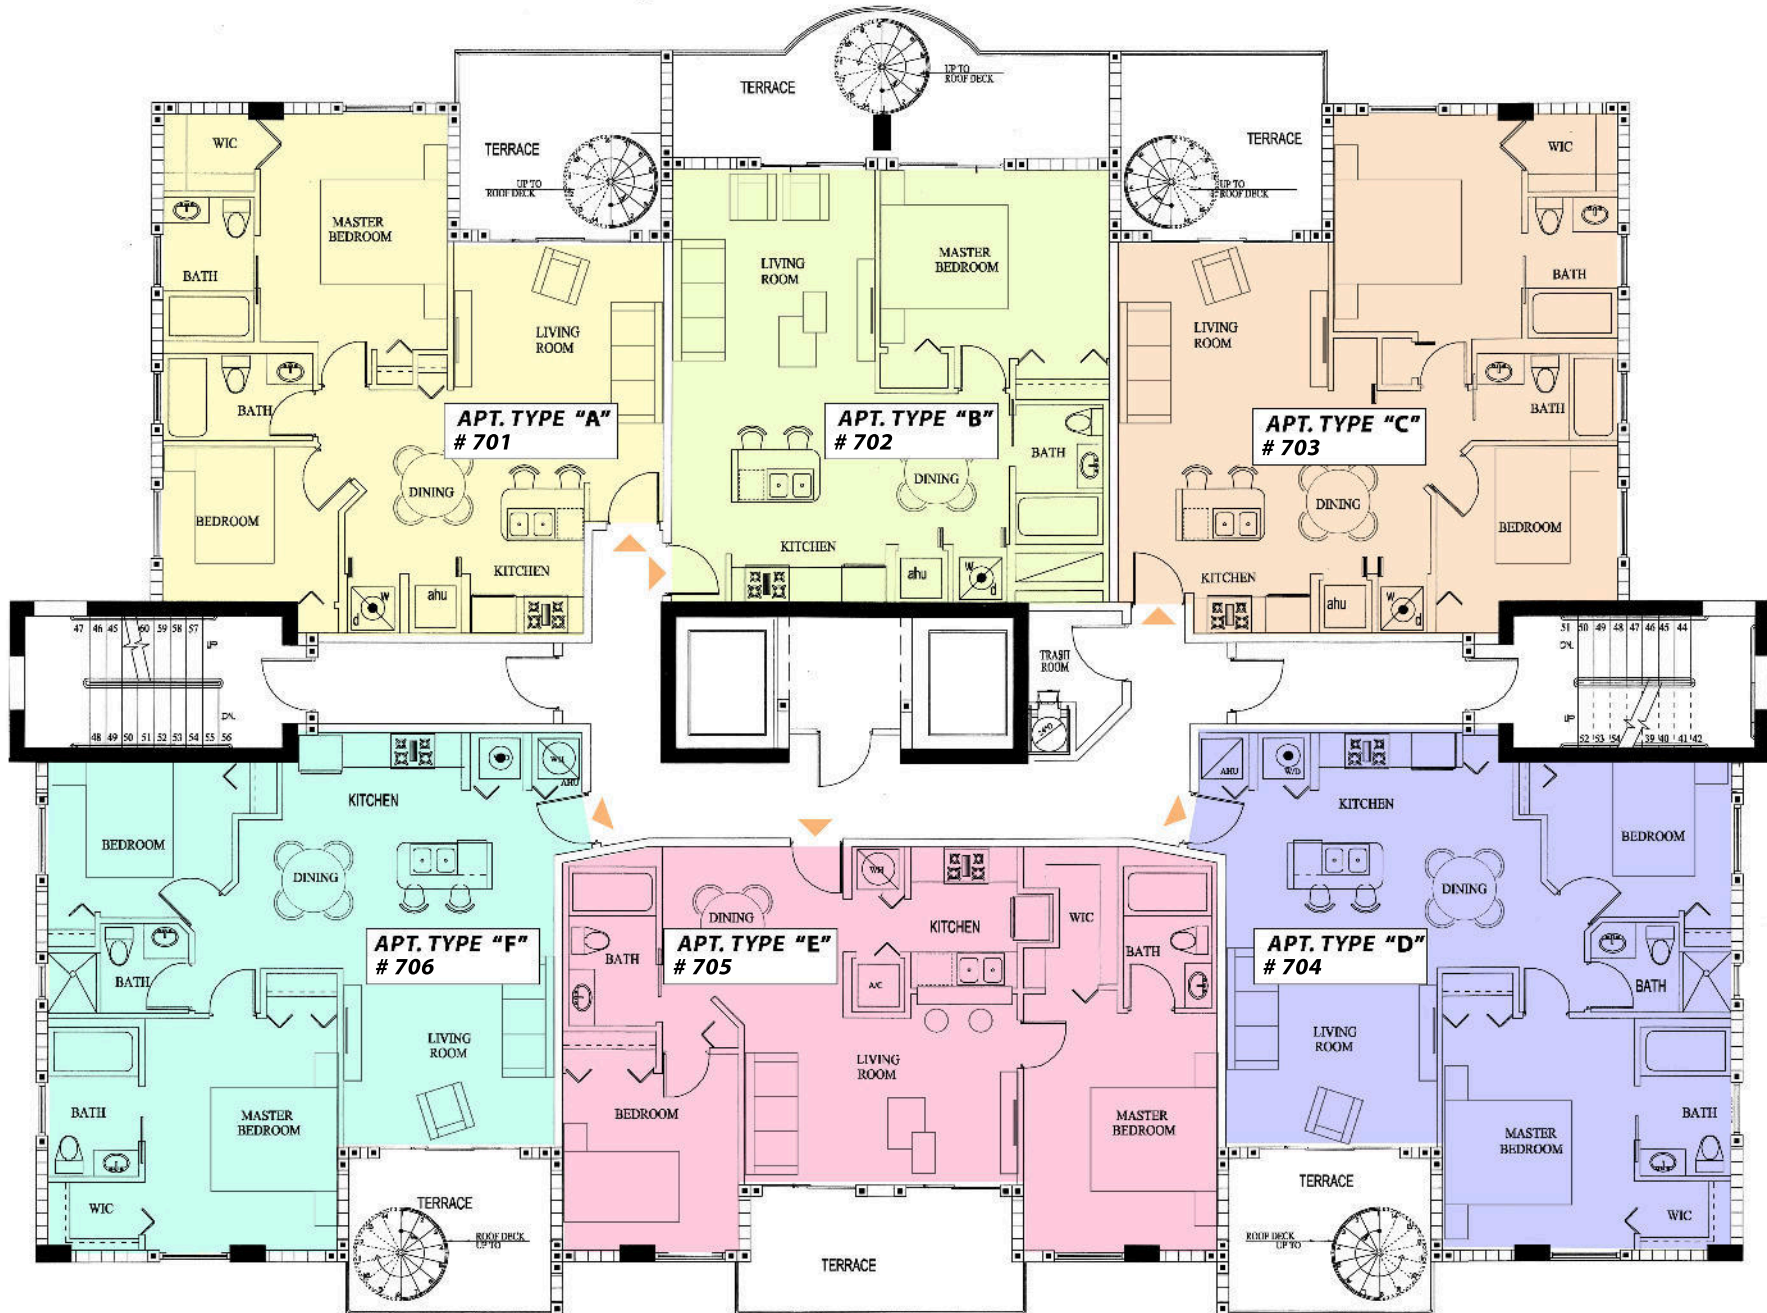

ROOF TERRACE

EDGEWATER

LUXURY LIFESTYLE

481 NE 29TH STREET - MIAMI

TYPICAL FLOOR PLAN - APARTMENTS

Floors: 3th, 4th, 5th, 6th

EDGEWATER

LUXURY LIFESTYLE

481 NE 29TH STREET - MIAMI

SEVENTH FLOOR PLAN - APARTMENTS 

Floor: 7th

EDGEWATER

LUXURY LIFESTYLE

481 NE 29TH STREET - MIAMI

DECK FLOOR PLAN - APARTMENTS

Floor: ROOF

EDGEWATER

LUXURY LIFESTYLE

481 NE 29TH STREET - MIAMI

LIVING DINNING ROOM

BEDROOM

EDGEWATER

LUXURY LIFESTYLE

481 NE 29TH STREET - MIAMI

TYPE "A" - 762 sqft
2 Bedroom 2 Bathroom
301, 401, 501, 601, 701

TYPE "B" - 641 sqft
1 Bedroom 1 Bathroom
302, 402, 502, 602, 702

EDGEWATER

LUXURY LIFESTYLE

481 NE 29TH STREET - MIAMI

TYPE "C" - 785 sqft
2 Bedroom 2 Bathroom
3, 9, 15, 21, 28