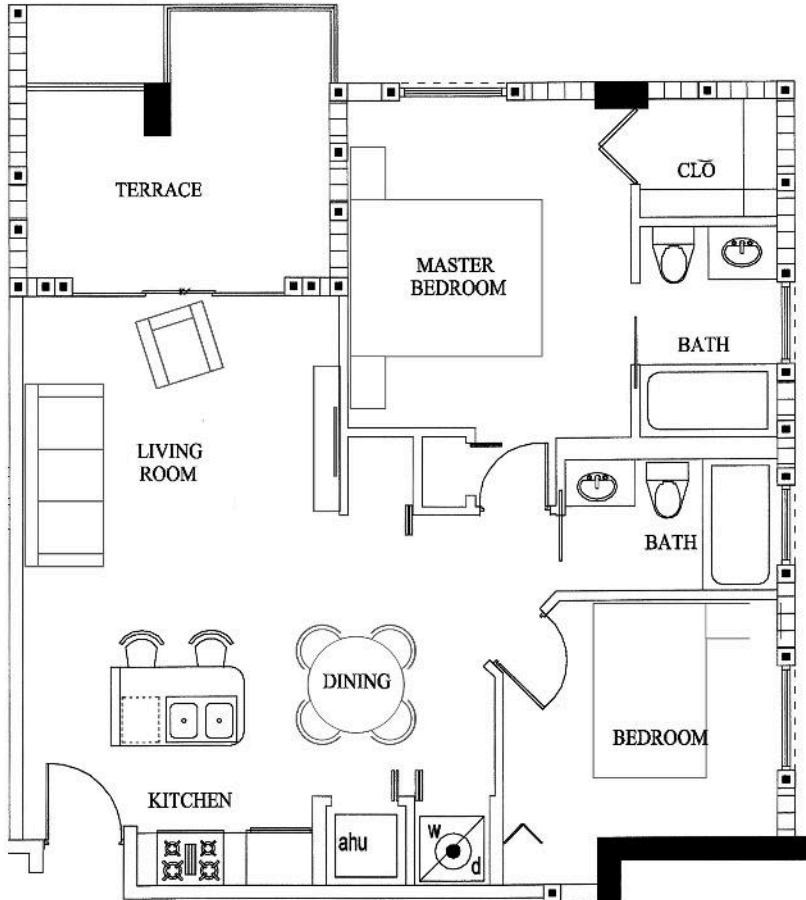

481 NE 29TH STREET - MIAMI

SEVENTH FLOOR PLAN - APARTMENTS 

Floor: 7th

EDGEWATER

LUXURY LIFESTYLE

481 NE 29TH STREET - MIAMI

DECK FLOOR PLAN - APARTMENTS

Floor: ROOF

EDGEWATER

LUXURY LIFESTYLE

481 NE 29TH STREET - MIAMI

LIVING DINNING ROOM

BEDROOM

EDGEWATER

LUXURY LIFESTYLE

481 NE 29TH STREET - MIAMI

TYPE "A" - 762 sqft
2 Bedroom 2 Bathroom
301, 401, 501, 601, 701

TYPE "B" - 641 sqft
1 Bedroom 1 Bathroom
302, 402, 502, 602, 702

EDGEWATER

LUXURY LIFESTYLE

481 NE 29TH STREET - MIAMI

TYPE "C" - 785 sqft
2 Bedroom 2 Bathroom
3, 9, 15, 21, 28

TYPE "D" - 817 sqft
2 Bedroom 2 Bathroom
304, 404, 504, 604, 704

EDGEWATER

LUXURY LIFESTYLE

481 NE 29TH STREET - MIAMI

TYPE "E" - 833 sqft
2 Bedroom 2 Bathroom
305, 405, 505, 605, 705

TYPE "F" - 818 sqft
2 Bedroom 2 Bathroom
306, 406, 506, 606, 706