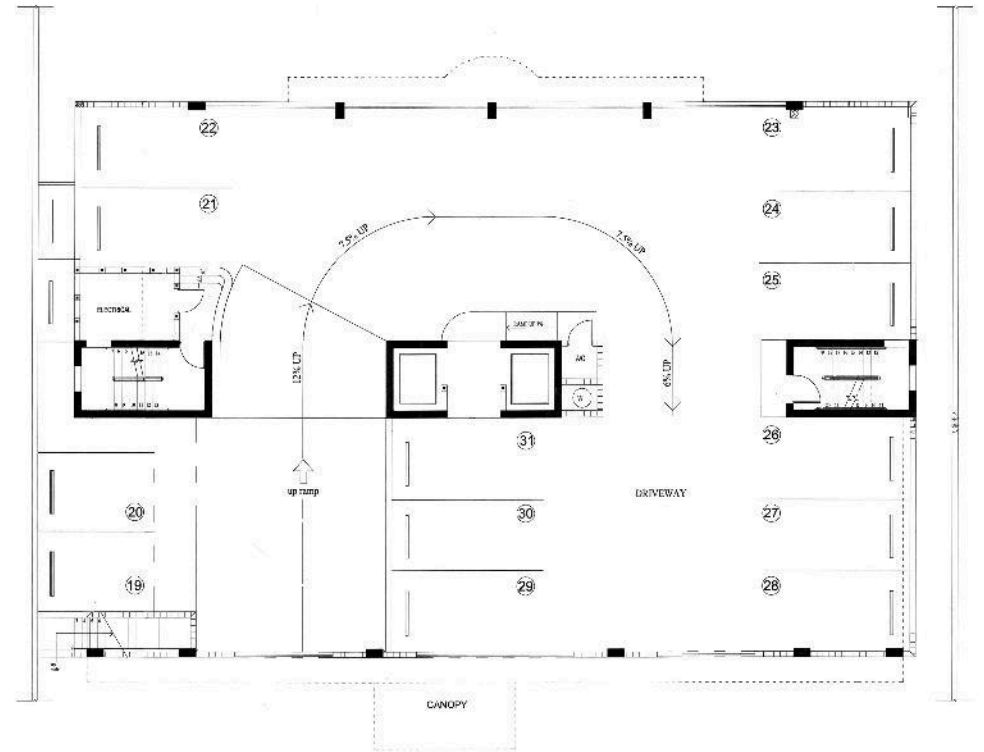

TYPE "D" - 817 sqft
2 Bedroom 2 Bathroom
304, 404, 504, 604, 704

EDGEWATER

LUXURY LIFESTYLE

481 NE 29TH STREET - MIAMI

TYPE "E" - 833 sqft
2 Bedroom 2 Bathroom
305, 405, 505, 605, 705

TYPE "F" - 818 sqft
2 Bedroom 2 Bathroom
306, 406, 506, 606, 706

EDGEWATER

LUXURY LIFESTYLE

481 NE 29TH STREET - MIAMI

GROUND FLOOR LOBBY & PARKING - PLAN

Floors: 1th

SECOND FLOOR PARKING - PLAN

Floors: 2th

29th STREET