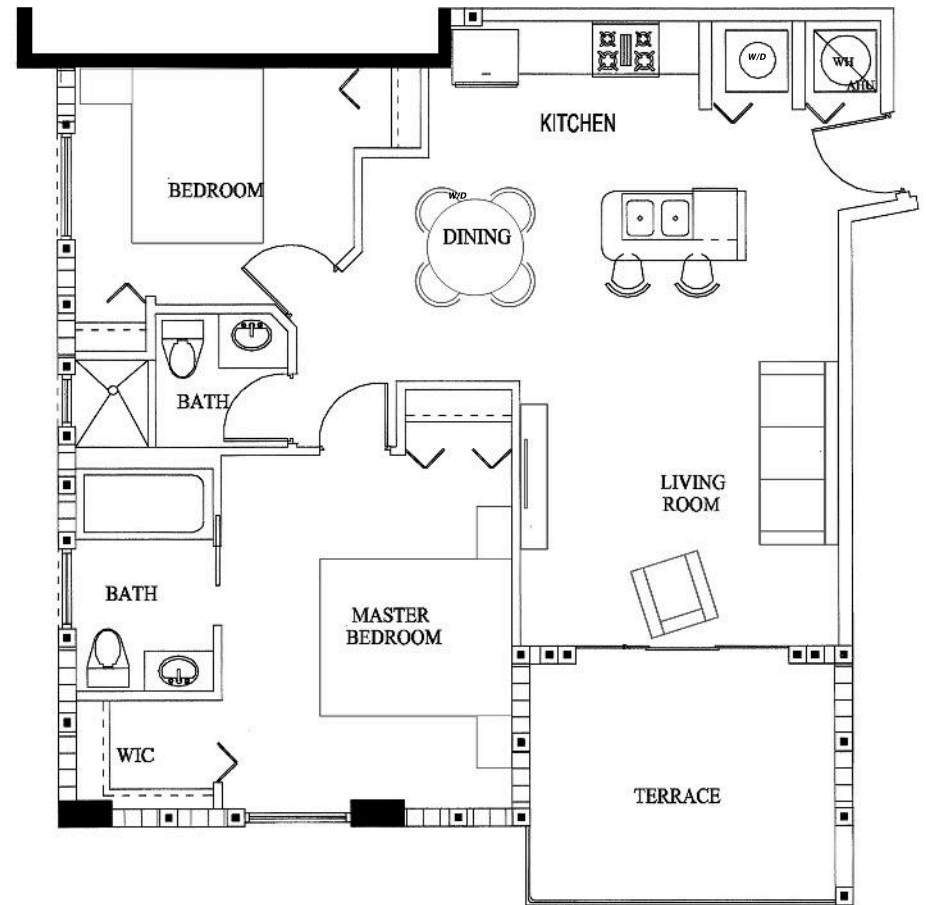

TYPE "A" - 762 sqft
2 Bedroom 2 Bathroom
301, 401, 501, 601, 701

TYPE "B" - 641 sqft
1 Bedroom 1 Bathroom
302, 402, 502, 602, 702

EDGEWATER

LUXURY LIFESTYLE

481 NE 29TH STREET - MIAMI

TYPE "C" - 785 sqft
2 Bedroom 2 Bathroom
3, 9, 15, 21, 28

TYPE "D" - 817 sqft
2 Bedroom 2 Bathroom
304, 404, 504, 604, 704

EDGEWATER

LUXURY LIFESTYLE

481 NE 29TH STREET - MIAMI

TYPE "E" - 833 sqft
2 Bedroom 2 Bathroom
305, 405, 505, 605, 705

TYPE "F" - 818 sqft
2 Bedroom 2 Bathroom
306, 406, 506, 606, 706

EDGEWATER

LUXURY LIFESTYLE

481 NE 29TH STREET - MIAMI

GROUND FLOOR LOBBY & PARKING - PLAN

Floors: 1th

SECOND FLOOR PARKING - PLAN

Floors: 2th

29th STREET