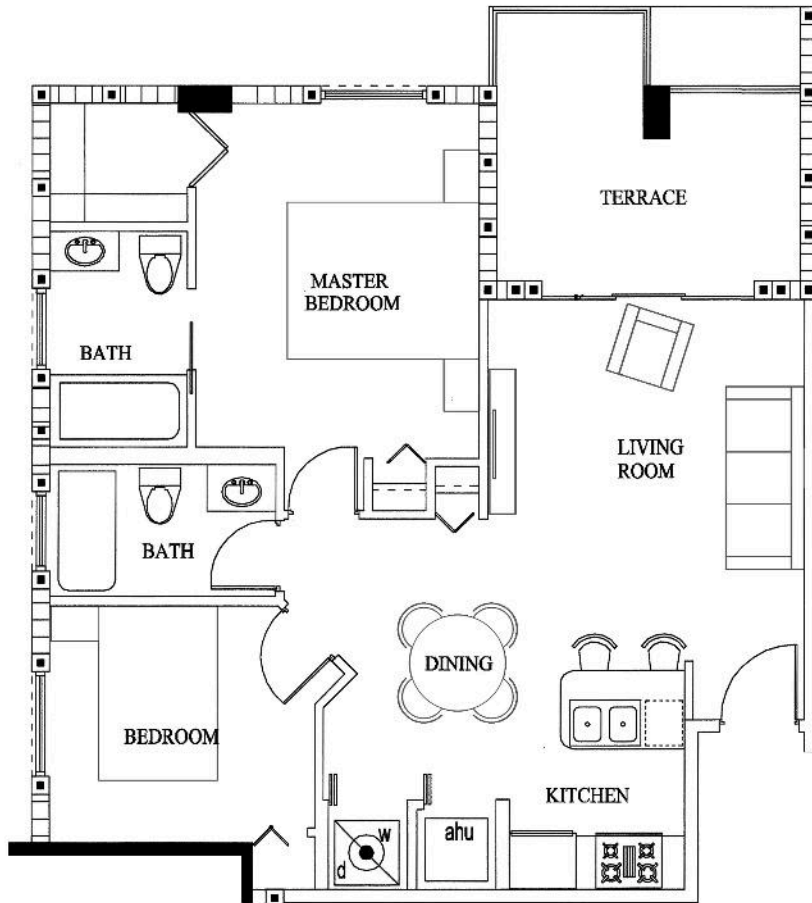

481 NE 29TH STREET - MIAMI

SEVENTH FLOOR PLAN - APARTMENTS 

Floor: 7th

EDGEWATER

LUXURY LIFESTYLE

481 NE 29TH STREET - MIAMI

DECK FLOOR PLAN - APARTMENTS

Floor: ROOF

EDGEWATER

LUXURY LIFESTYLE

481 NE 29TH STREET - MIAMI

LIVING DINNING ROOM

BEDROOM

EDGEWATER

LUXURY LIFESTYLE

481 NE 29TH STREET - MIAMI

TYPE "A" - 762 sqft
2 Bedroom 2 Bathroom
301, 401, 501, 601, 701

TYPE "B" - 641 sqft
1 Bedroom 1 Bathroom
302, 402, 502, 602, 702

EDGEWATER

LUXURY LIFESTYLE

481 NE 29TH STREET - MIAMI

TYPE "C" - 785 sqft
2 Bedroom 2 Bathroom
3, 9, 15, 21, 28

TYPE "D" - 817 sqft
2 Bedroom 2 Bathroom
304, 404, 504, 604, 704

EDGEWATER

LUXURY LIFESTYLE

481 NE 29TH STREET - MIAMI

TYPE "E" - 833 sqft
2 Bedroom 2 Bathroom
305, 405, 505, 605, 705

TYPE "F" - 818 sqft
2 Bedroom 2 Bathroom
306, 406, 506, 606, 706