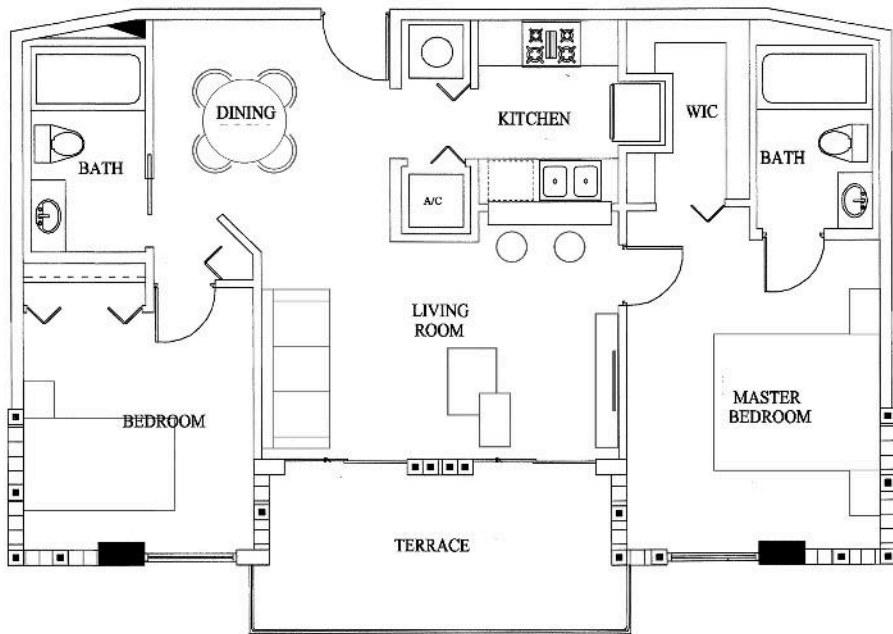

TYPE "A" - 762 sqft
2 Bedroom 2 Bathroom
301, 401, 501, 601, 701

TYPE "B" - 641 sqft
1 Bedroom 1 Bathroom
302, 402, 502, 602, 702

EDGEWATER

LUXURY LIFESTYLE

481 NE 29TH STREET - MIAMI

TYPE "C" - 785 sqft
2 Bedroom 2 Bathroom
3, 9, 15, 21, 28

TYPE "D" - 817 sqft
2 Bedroom 2 Bathroom
304, 404, 504, 604, 704

EDGEWATER

LUXURY LIFESTYLE

481 NE 29TH STREET - MIAMI

TYPE "E" - 833 sqft
2 Bedroom 2 Bathroom
305, 405, 505, 605, 705

TYPE "F" - 818 sqft
2 Bedroom 2 Bathroom
306, 406, 506, 606, 706

EDGEWATER

LUXURY LIFESTYLE

481 NE 29TH STREET - MIAMI

GROUND FLOOR LOBBY & PARKING - PLAN

Floors: 1th

SECOND FLOOR PARKING - PLAN

Floors: 2th

29th STREET