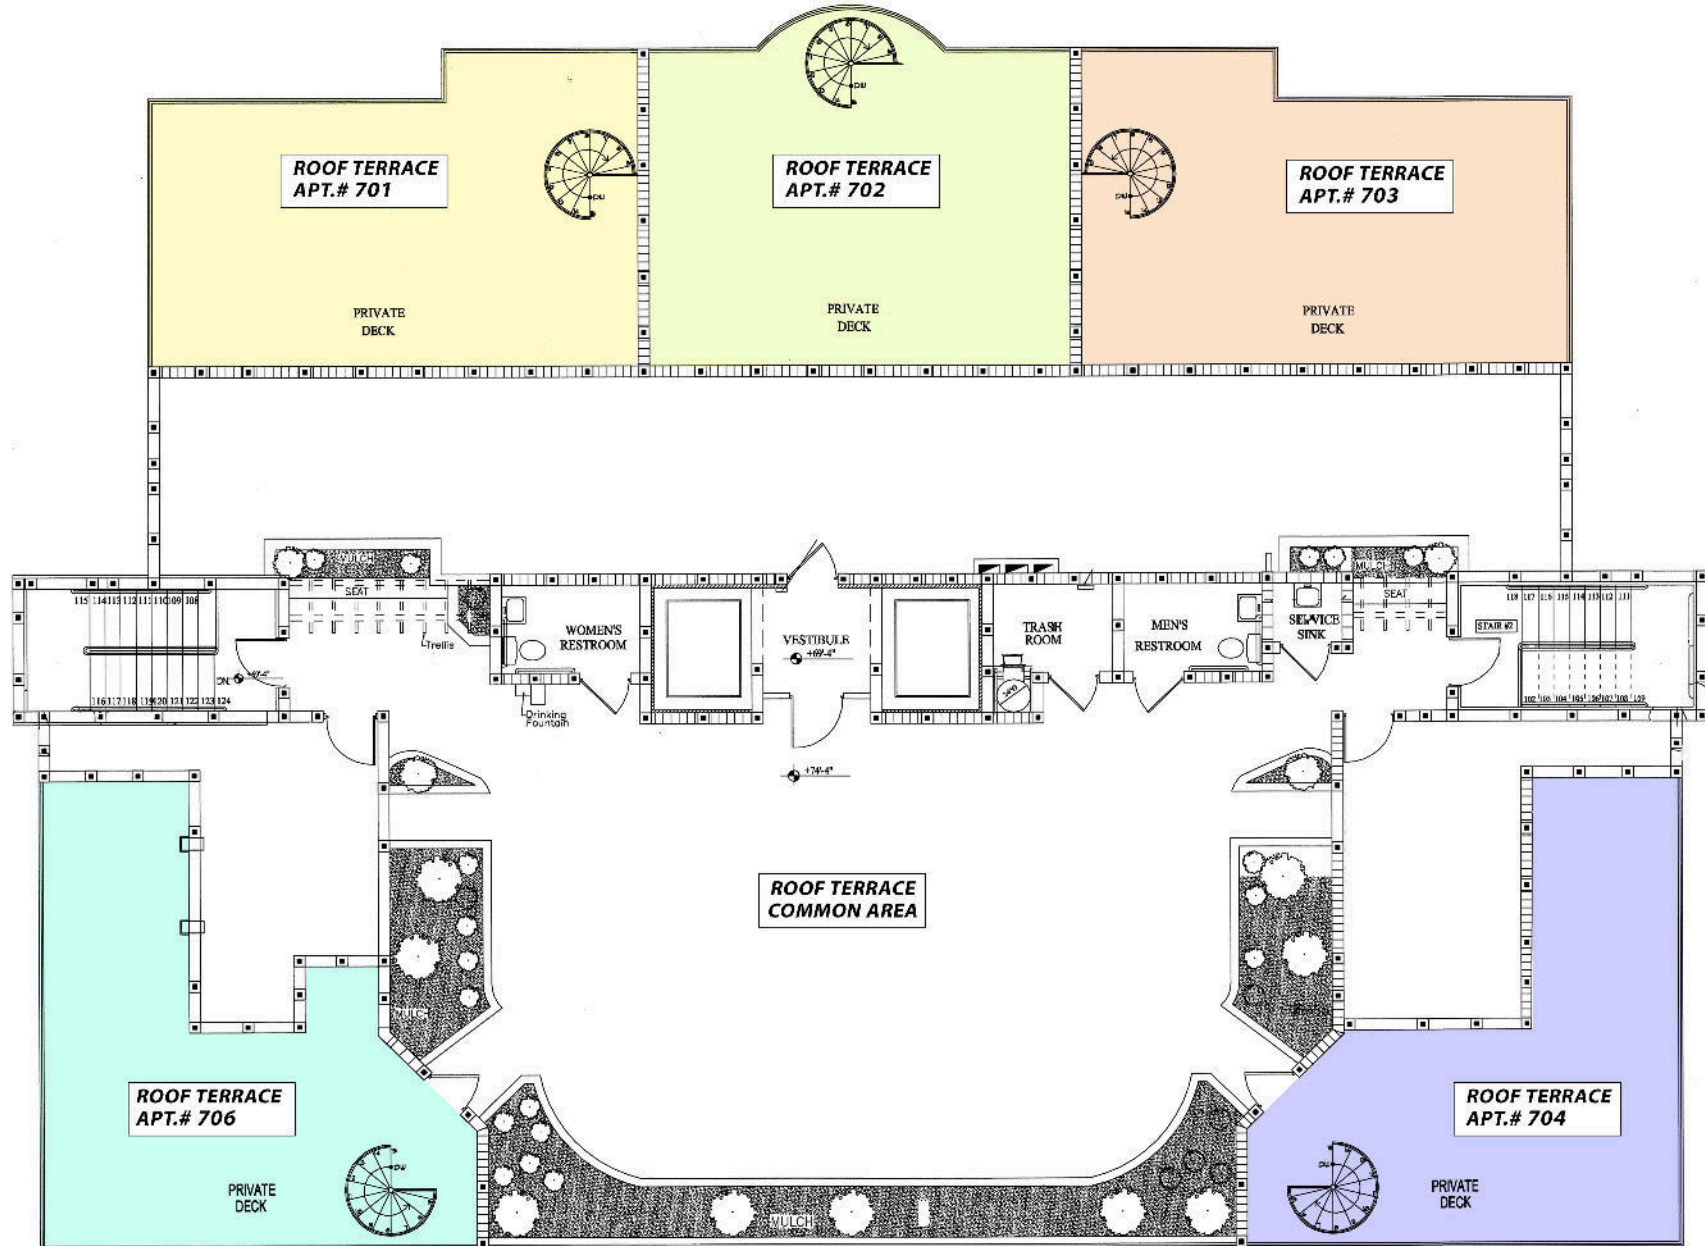

ROOF TERRACE

EDGEWATER

LUXURY LIFESTYLE

481 NE 29TH STREET - MIAMI

TYPICAL FLOOR PLAN - APARTMENTS

Floors: 3th, 4th, 5th, 6th

EDGEWATER

LUXURY LIFESTYLE

481 NE 29TH STREET - MIAMI

SEVENTH FLOOR PLAN - APARTMENTS 

Floor: 7th

EDGEWATER

LUXURY LIFESTYLE

481 NE 29TH STREET - MIAMI

DECK FLOOR PLAN - APARTMENTS

Floor: ROOF

EDGEWATER

LUXURY LIFESTYLE

481 NE 29TH STREET - MIAMI

LIVING DINNING ROOM

BEDROOM

EDGEWATER

LUXURY LIFESTYLE

481 NE 29TH STREET - MIAMI

TYPE "A" - 762 sqft
2 Bedroom 2 Bathroom
301, 401, 501, 601, 701

TYPE "B" - 641 sqft
1 Bedroom 1 Bathroom
302, 402, 502, 602, 702

EDGEWATER

LUXURY LIFESTYLE

481 NE 29TH STREET - MIAMI

TYPE "C" - 785 sqft
2 Bedroom 2 Bathroom
3, 9, 15, 21, 28